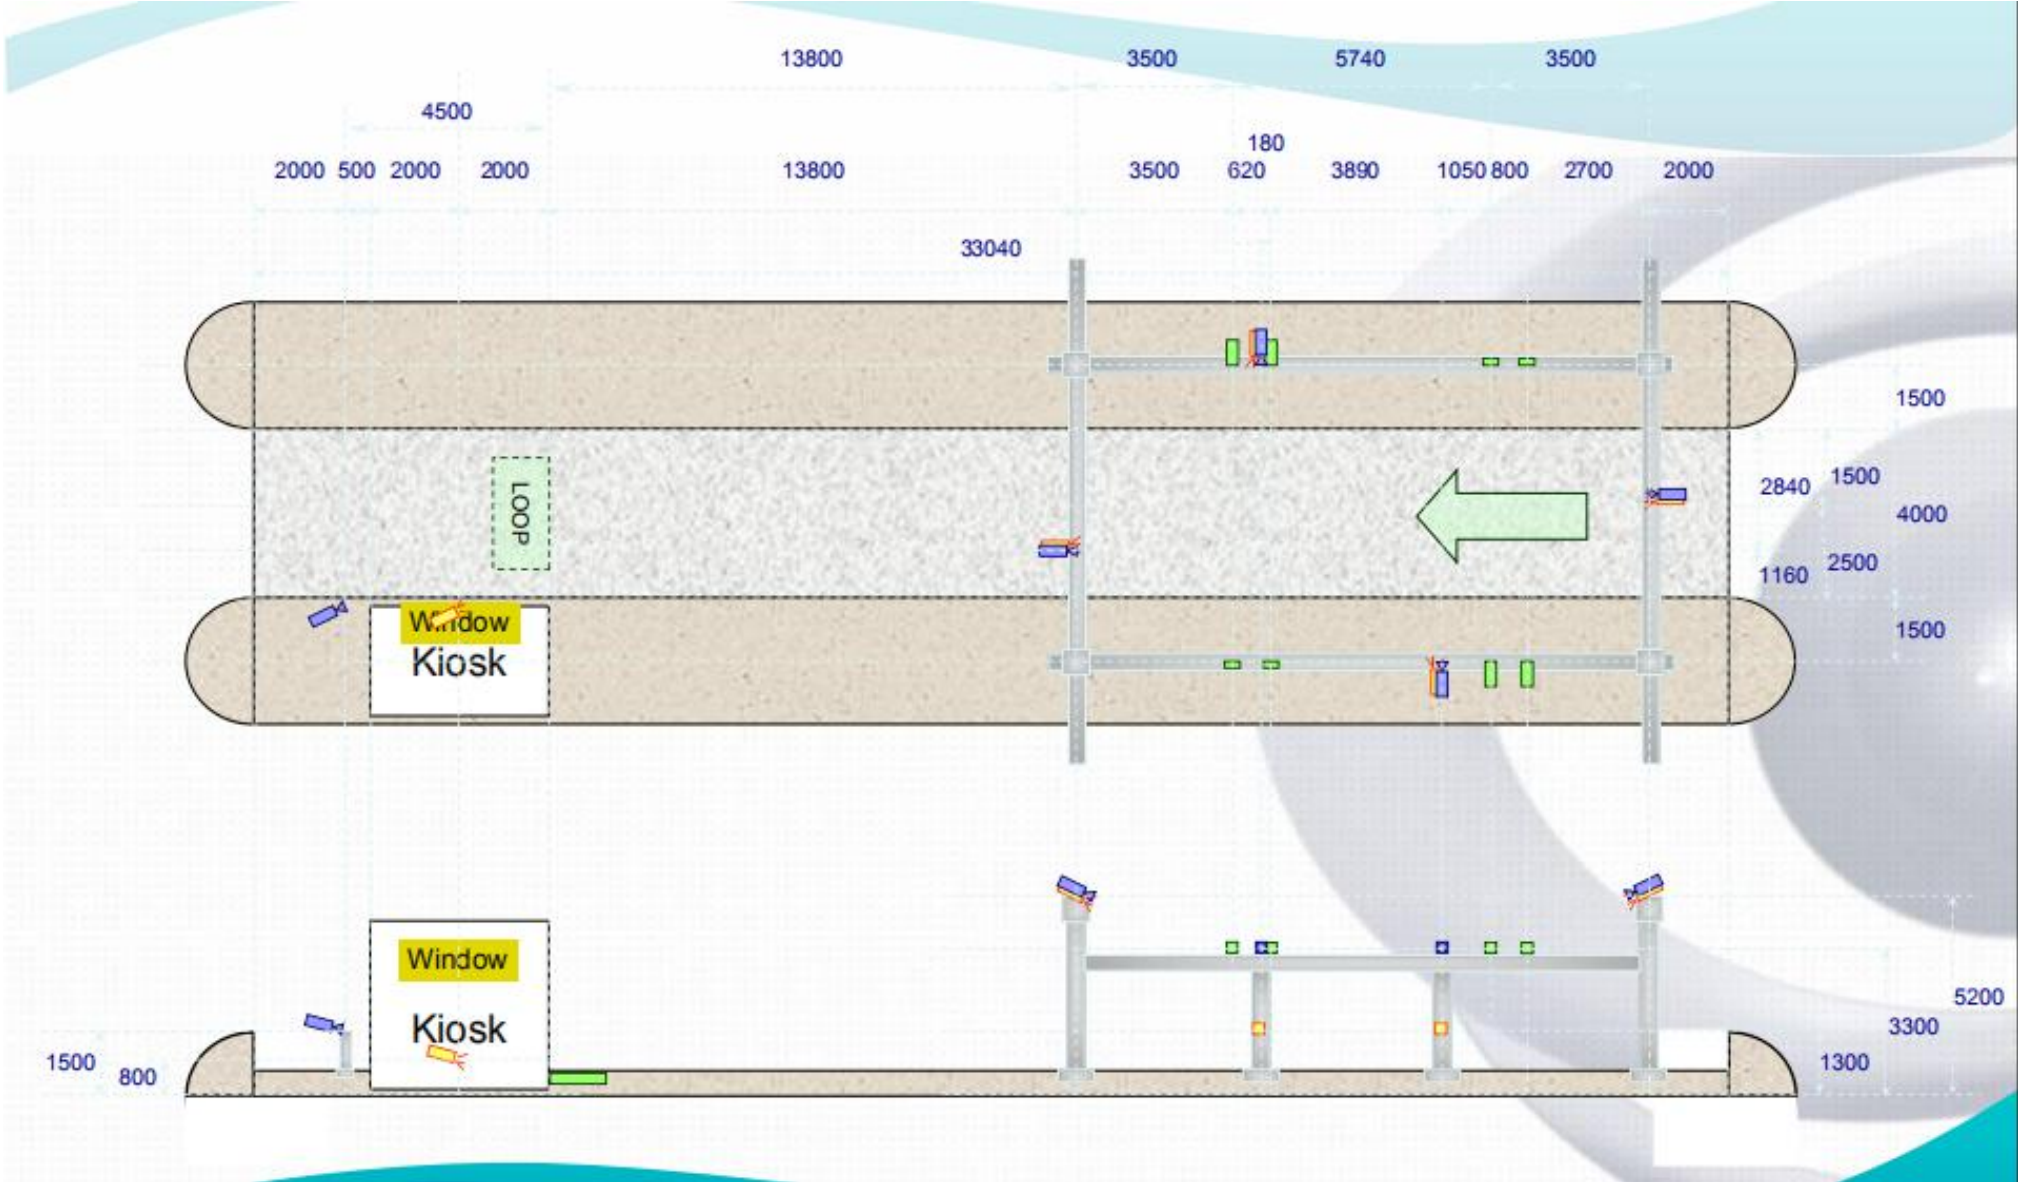

Engineering