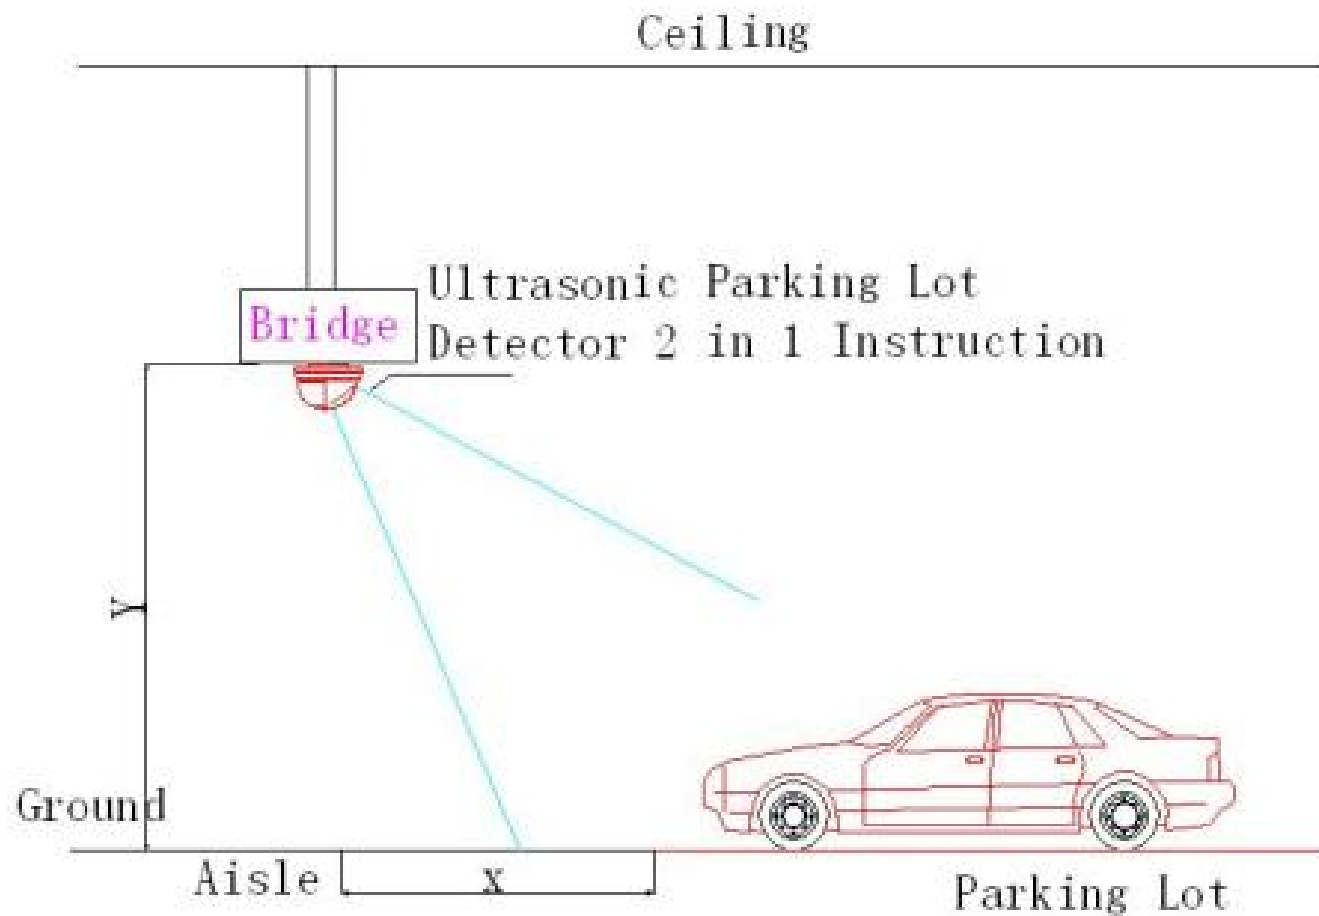

11:00:02

PARKING SYSTEM

Parking Barrier Gate

Accessories list

High Speed/Advertising Barrier Gate

BARRIER GATE

Direction can be changed accordingly;
Holes for folding boom,fence are prepared;
Fence boom length can be 4.5 meters
Straight boom length can be 6 meters

Parking Guidance System

05

Ultrasonic Detector 2 in 1

X: Horizontal distance from parking line

Y: Installation Height

ACCR System For Container

06

Accuracy 99%