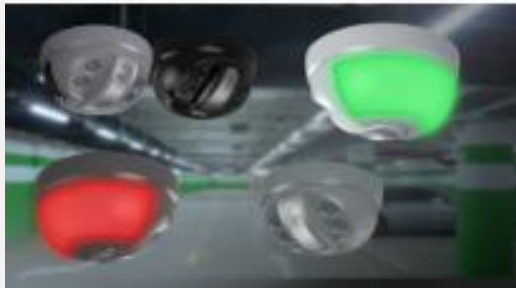

Parking Guidance System

05

Ultrasonic Detector 2 in 1