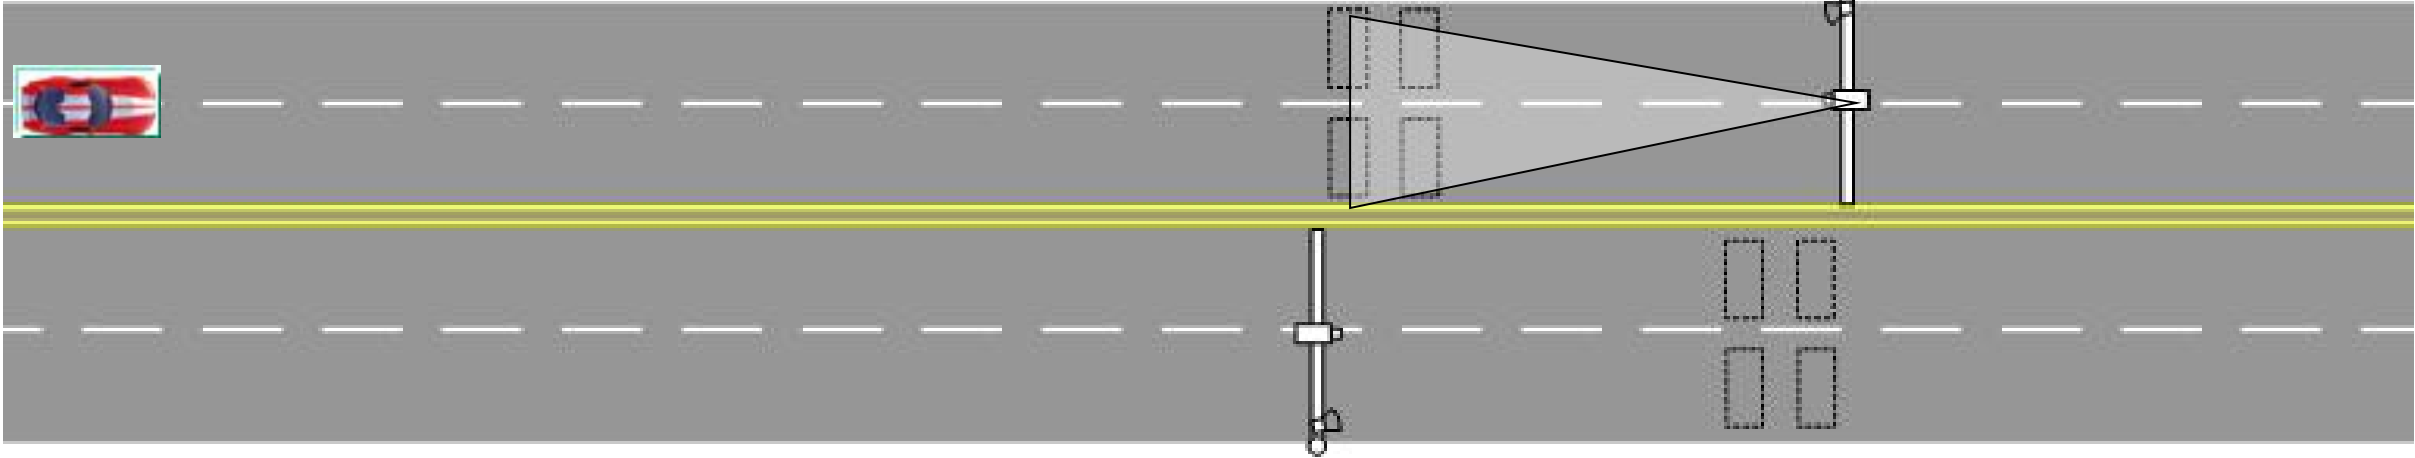

Highway Speed Detect & Traffic Ticket

ITS Solution

07-2

ITS Project