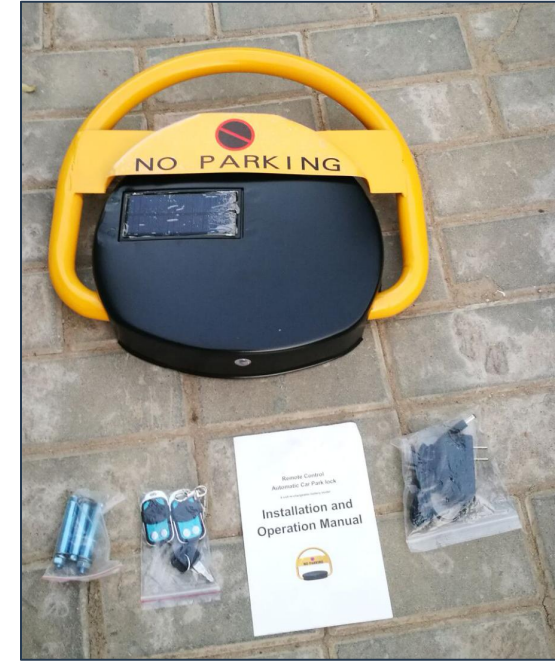

Remote Control Barrier