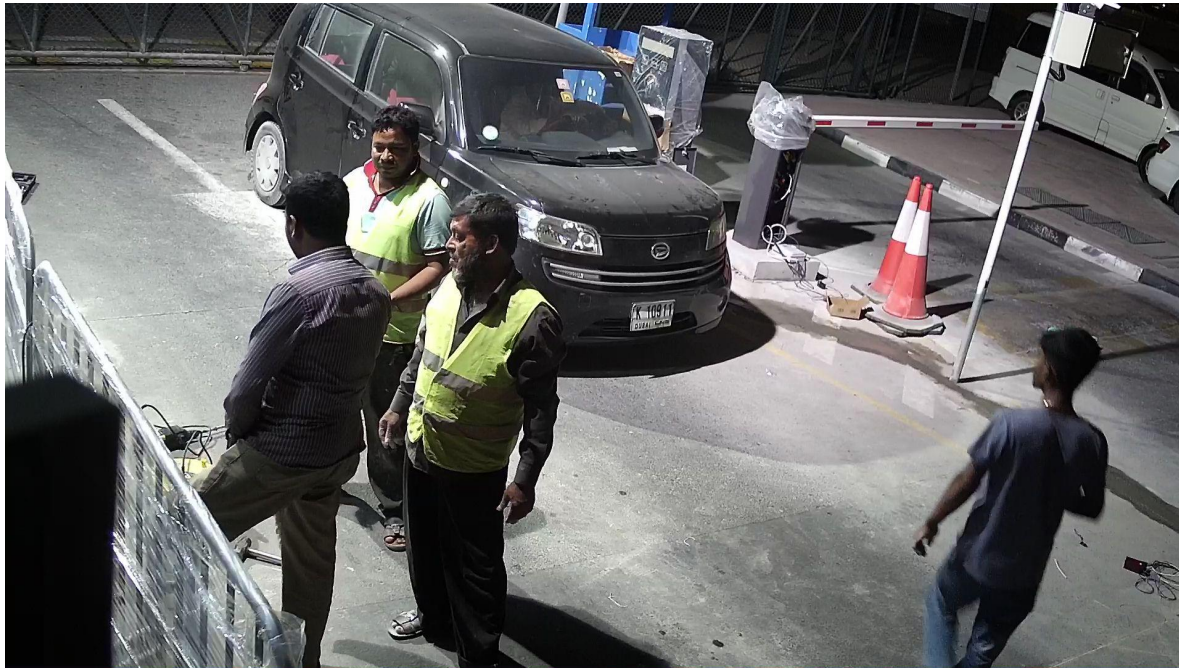

08

X shape/D shape

Remote Control Barrier

SHIPMENT

Support for Installation and Commissioning

On Site Installation Support *

Remote Technical Support

*****Charge for installation and commissioning guidance will be borne by buyer*****