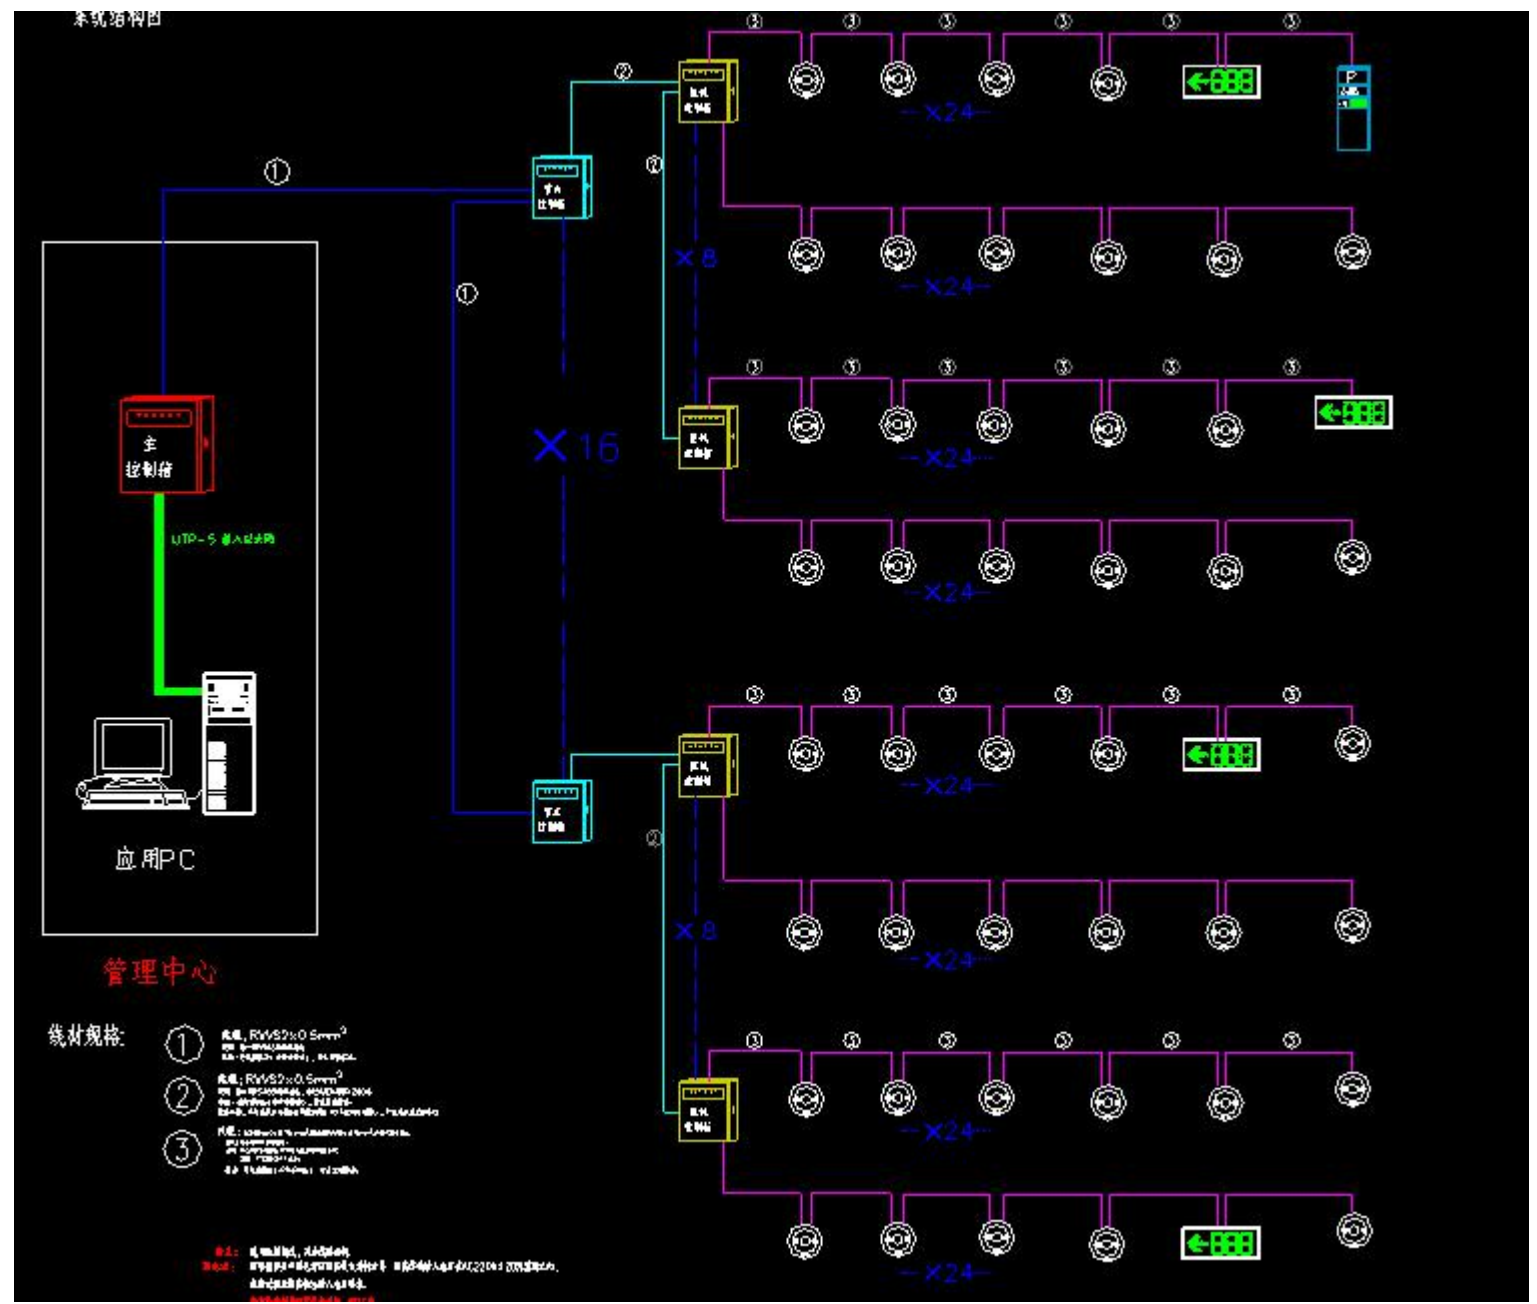

Parking Guidance System

05

Ultrasonic Detector 2 in 1

X: Horizontal distance from parking line

Y: Installation Height

ACCR System For Container

06

Accuracy 99%