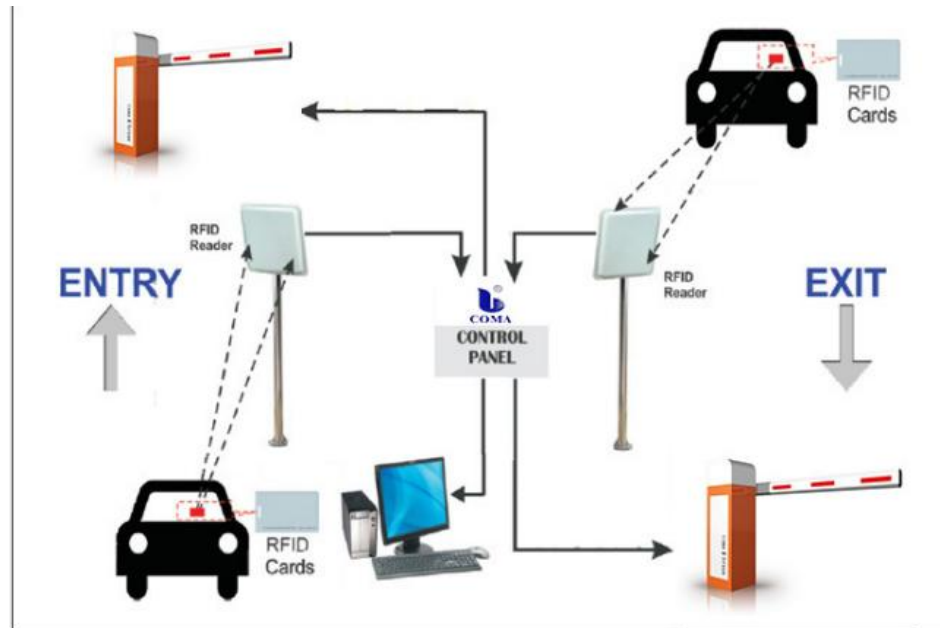

07

Intersection Law Enforment
Highway Law Enforment

Parking Barrier

08

Manual/Remote/Blue
tooth/APP control

LPR/ANPR System

01

For over 150
Countries & Regions

Barcode Ticket/ Card System

02

Long Range RFID System

03

RFID is widely applied in residential area, vip lane, highway lane, etc

On-Street Parking System 04-1

Parking Meter

On-Street Parking System 04-2

Share Flap
Parking
Lock

Automatic payment Machine(APM)

- ✓ Can work with parking system as central payment machine inside the parking lot
- ✓ Can work with share flap parking lock, to collect the parking fee
- ✓ Module design, flexible to add the modular we want to use (bank card reader module, local transportation card etc) * need to integrate it
- ✓ Support over 120 countries and regions currency (bank notes and coins) (Accept and given changes)
- ✓ Support to read parking card, scan barcode ticket, input license plate number
- ✓ Elegant design, come with Video Intercom and UPS power supply
- ✓ Support network, can integrate into existing parking system with the C#SDK we provide.