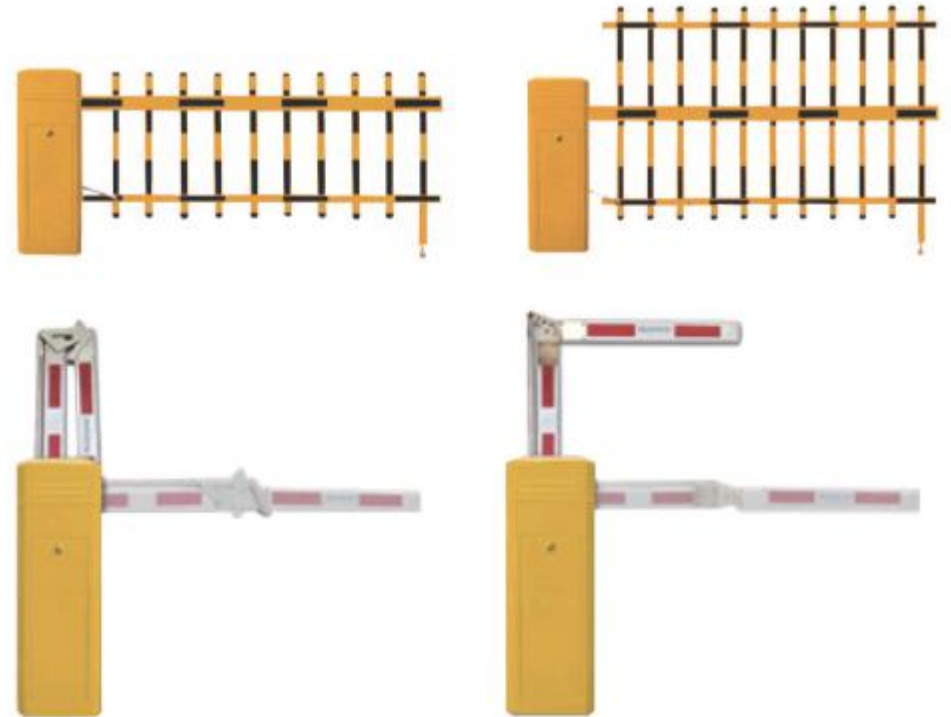

11:00:02

PARKING SYSTEM

Parking Barrier Gate

Accessories list

High Speed/Advertising Barrier Gate

BARRIER GATE

Direction can be changed accordingly;
Holes for folding boom,fence are prepared;
Fence boom length can be 4.5 meters
Straight boom length can be 6 meters

Parking Guidance System

05

Ultrasonic Detector 2 in 1

X: Horizontal distance from parking line

Y: Installation Height

ACCR System For Container

06

Accuracy 99%