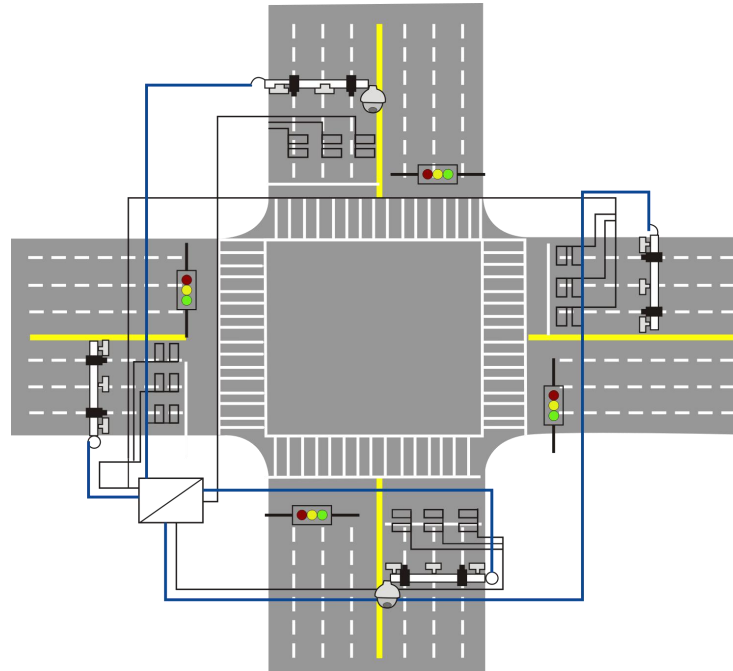

ITS Solution

07-1

Intersection
Law Enforcement