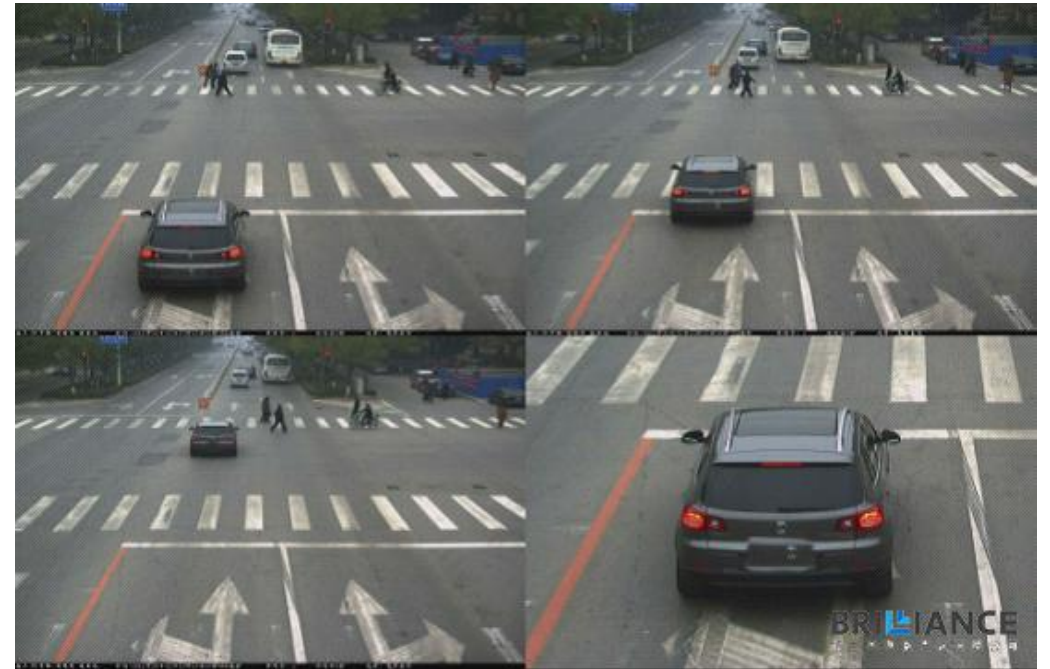

Engineering

ITS Solution

07-1

Intersection
Law Enforcement

Traffic Light System

Traffic Law Enforcement

Highway Speed Detect & Traffic Ticket

ITS Solution