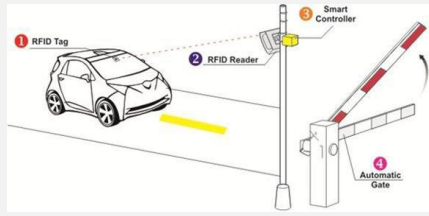

07

Intersection Law Enforment
Highway Law Enforment

Parking Barrier

08

Manual/Remote/Blue
tooth/APP control

LPR/ANPR System

01

For over 150
Countries & Regions

Barcode Ticket/ Card System

02

Long Range RFID System

03

RFID is widely applied in residential area, vip lane, highway lane, etc

On-Street Parking System 04-1

Parking Meter

On-Street Parking System 04-2

Share Flap
Parking
Lock

Automatic payment Machine(APM)

- ✓ Can work with parking system as central payment machine inside the parking lot
- ✓ Can work with share flap parking lock, to collect the parking fee
- ✓ Module design, flexible to add the modular we want to use (bank card reader module, local transportation card etc) * need to integrate it
- ✓ Support over 120 countries and regions currency (bank notes and coins) (Accept and given changes)
- ✓ Support to read parking card, scan barcode ticket, input license plate number
- ✓ Elegant design, come with Video Intercom and UPS power supply
- ✓ Support network, can integrate into existing parking system with the C#SDK we provide.