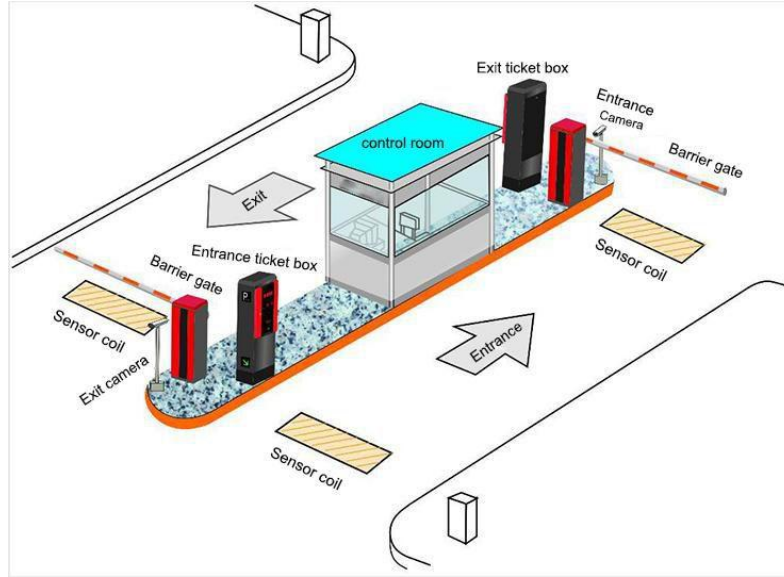

07

Intersection Law Enforment
Highway Law Enforment

Parking Barrier

08

Manual/Remote/Blue
tooth/APP control

LPR/ANPR System

01

For over 150
Countries & Regions

Barcode Ticket/ Card System

02

Long Range RFID System

03

RFID is widely applied in residential area, vip lane, highway lane, etc

On-Street Parking System 04-1

Parking Meter

On-Street Parking System 04-2

Share Flap
Parking
Lock

Automatic payment Machine(APM)

- ✓ Can work with parking system as central payment machine inside the parking lot
- ✓ Can work with share flap parking lock, to collect the parking fee
- ✓ Module design, flexible to add the modular we want to use (bank card reader module, local transportation card etc) * need to integrate it
- ✓ Support over 120 countries and regions currency (bank notes and coins) (Accept and given changes)
- ✓ Support to read parking card, scan barcode ticket, input license plate number
- ✓ Elegant design, come with Video Intercom and UPS power supply
- ✓ Support network, can integrate into existing parking system with the C#SDK we provide.