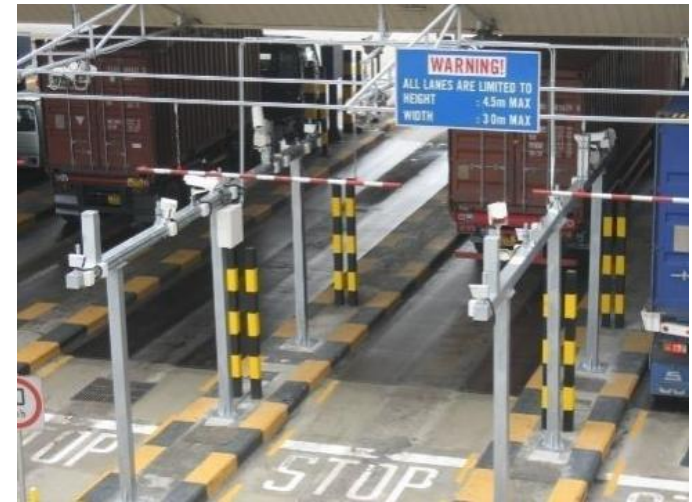

Parking Guidance System

05

Ultrasonic Detector 2 in 1

X: Horizontal distance from parking line

Y: Installation Height

ACCR System For Container

06

Accuracy 99%